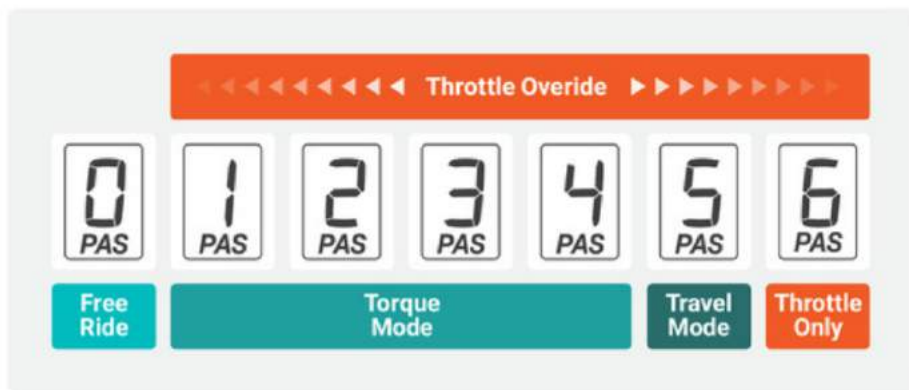

PedalSense® on Most Pedego Models

PedalSense® Modes

Throttle Override

Full power on demand. Overrides pedal assistance.

Free Ride

Just like a normal bike. No power.

Cadence Mode

Reaches designated speeds while pedaling.

Torque Mode

Proportional assistance based on how hard you pedal.

Travel Mode

Reaches top speed while pedaling.

Throttle Only

Full power on demand. No automatic pedal assistance.

Platinum Interceptor & Ridge Rider

Trike